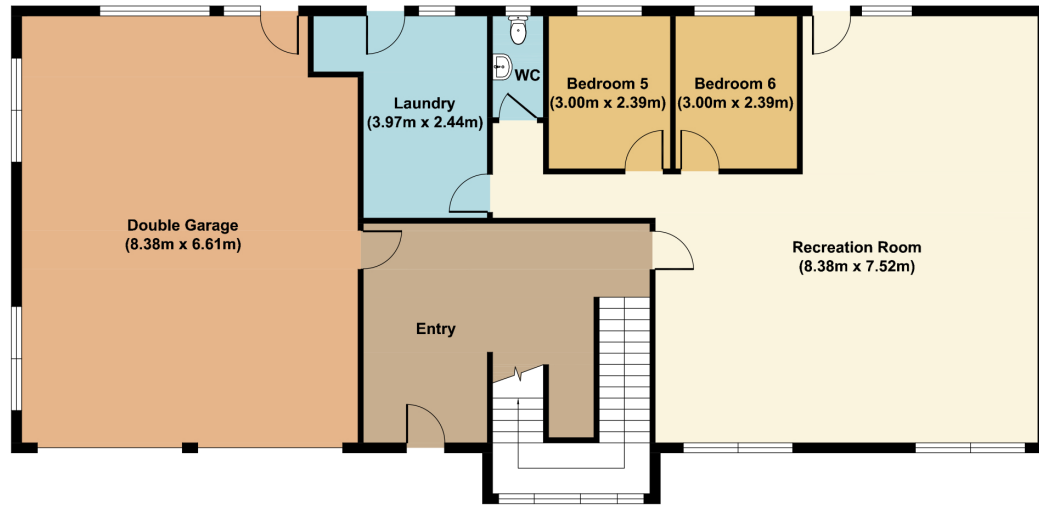

First Floor

Ground Floor

8 Barclay Place, Kamo, Whangarei
 Approx. Gross Internal Floor Area 340 sq. m